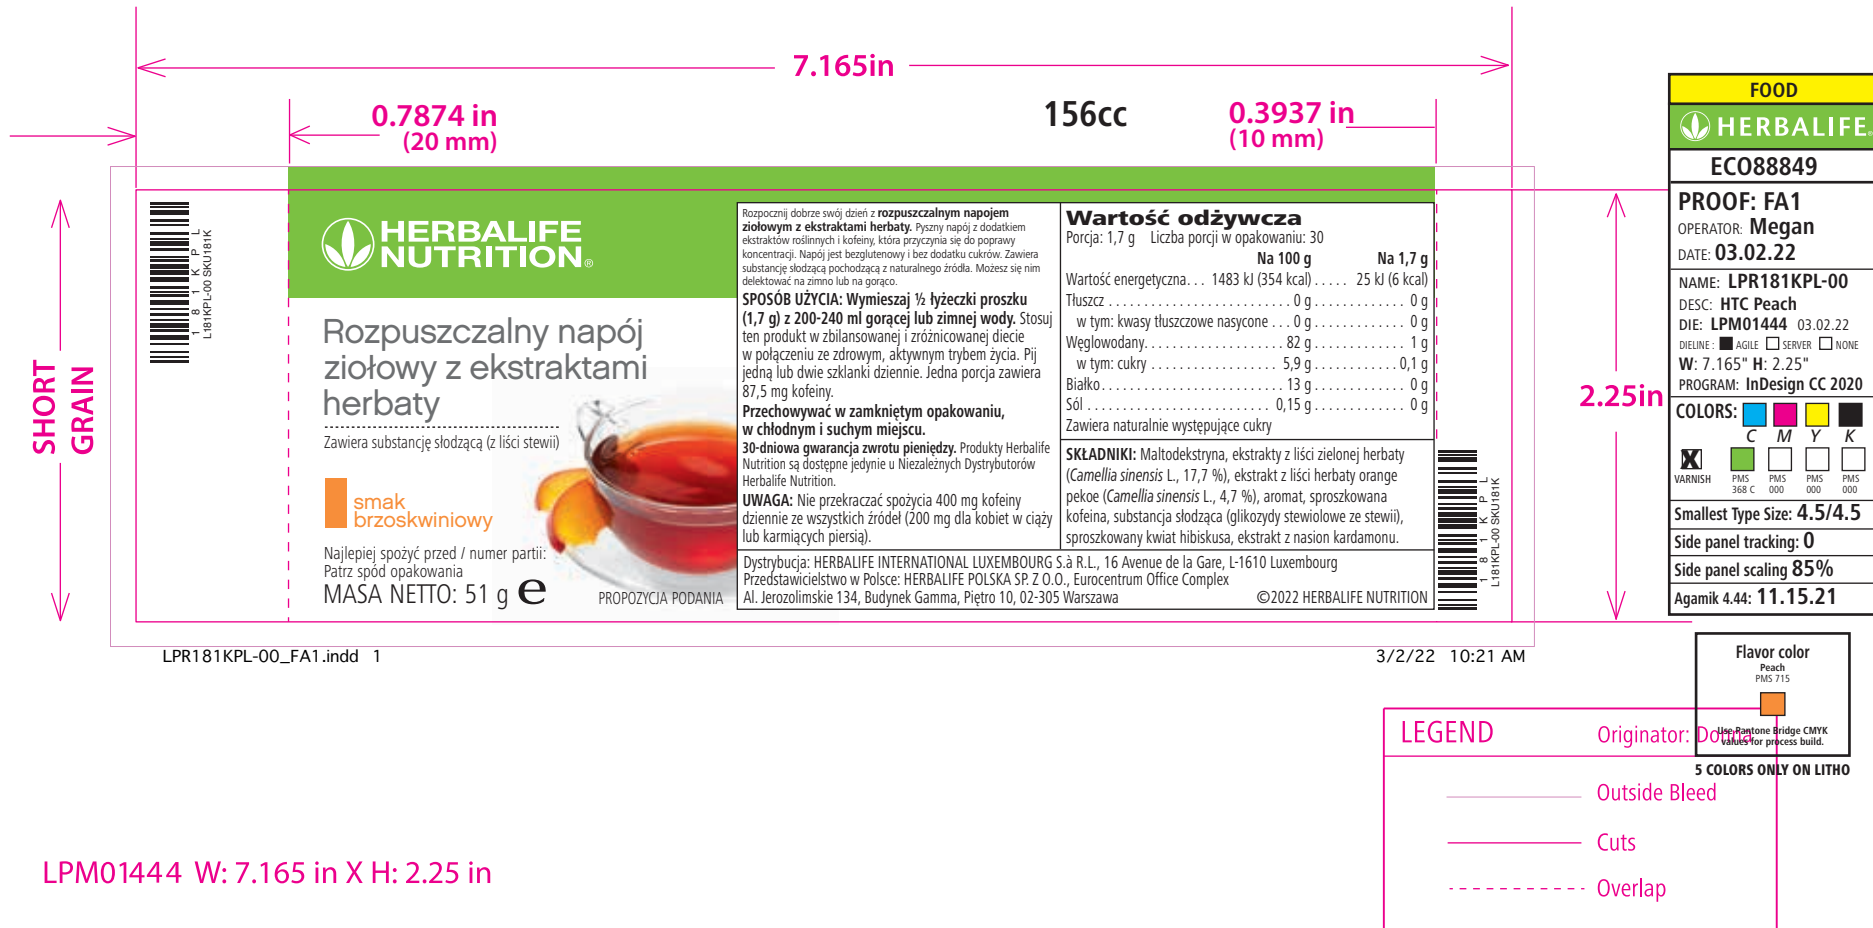

LECTA CREASET C1S LITHO

Grain Direction: Vertical

LPM01444 W: 7.165 in X H: 2.25 in