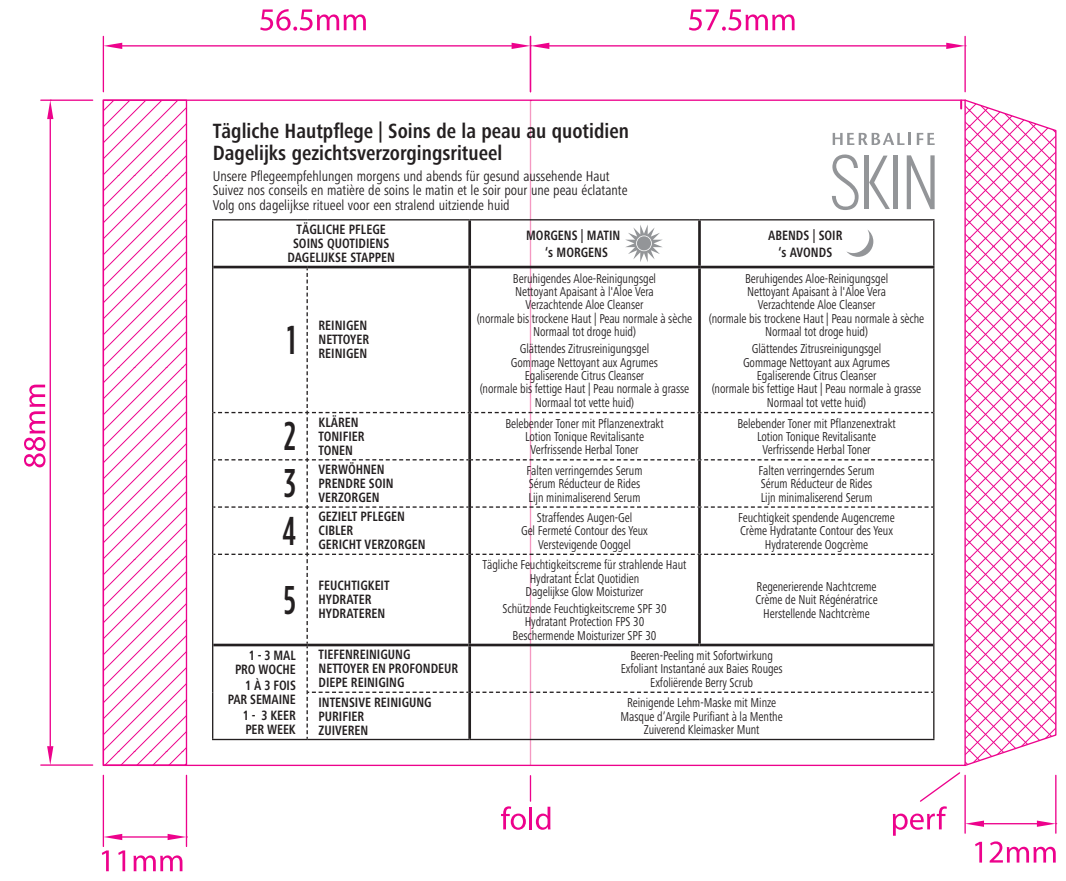

15ml Sleeve Outside

15ml Sleeve Inside

LPM00990