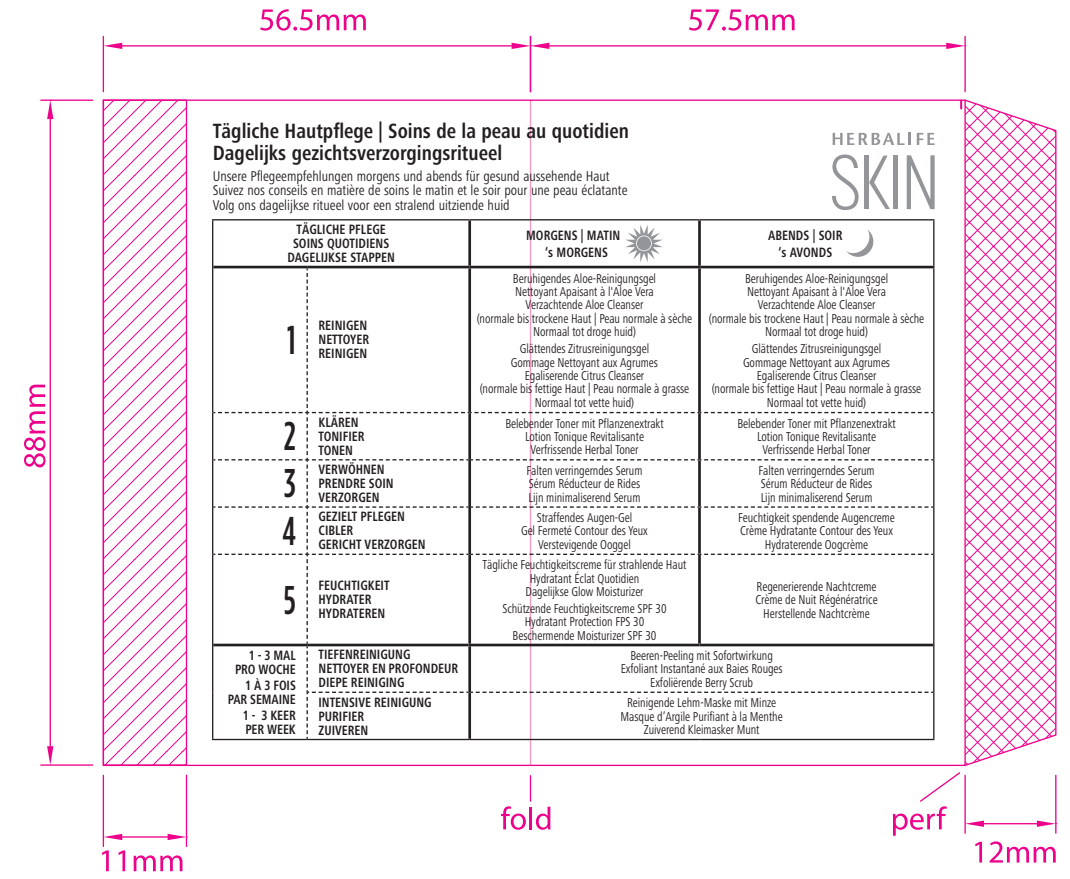

## 15ml Sleeve Outside

## 15ml Sleeve Inside

LPM00990