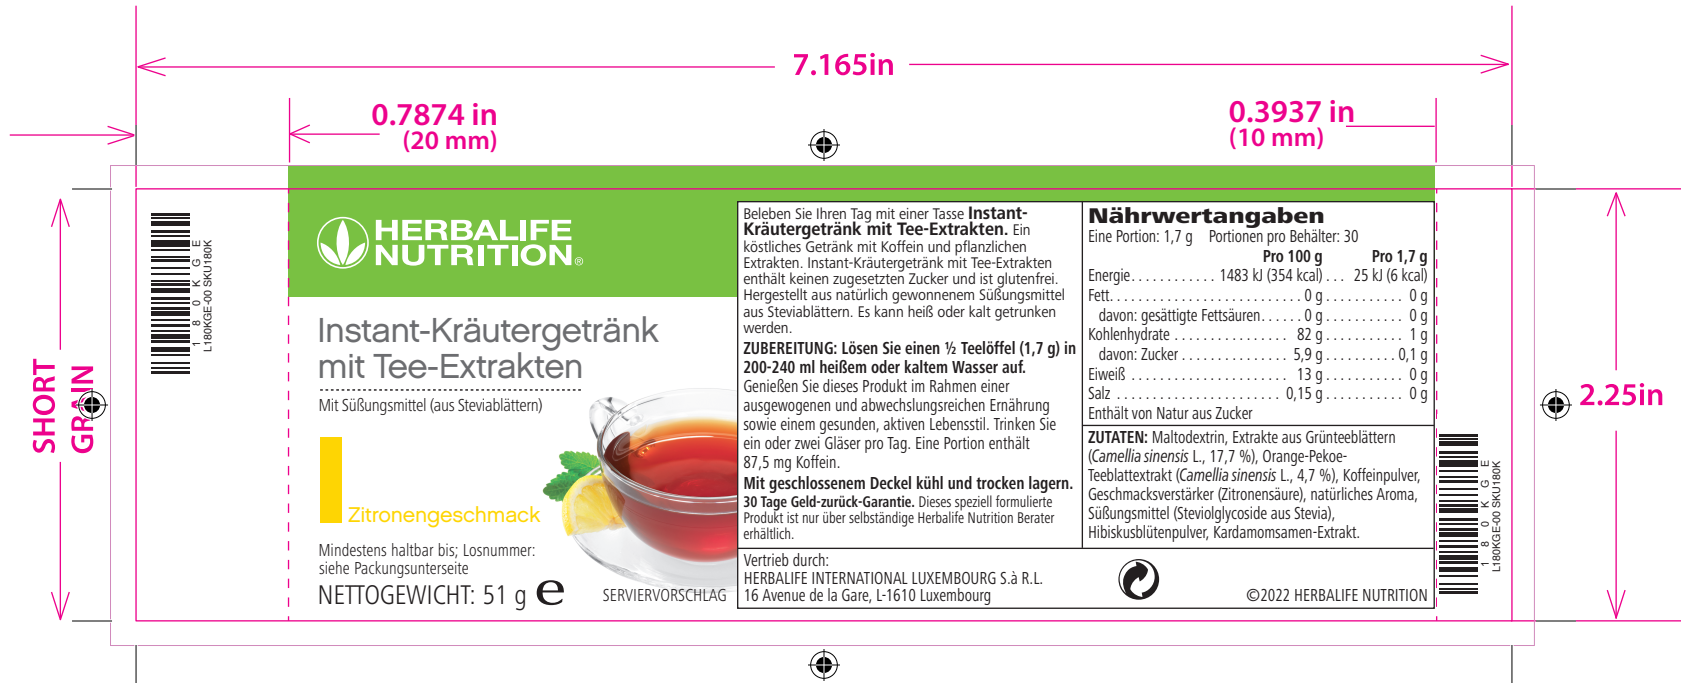

LECTA CREASET C1S LITHO

Grain Direction: Vertical

LPM01444 W: 7.165 in X H: 2.25 in

LEGEND	Originator: Donna
	Outside Bleed
	Cuts
	Overlap