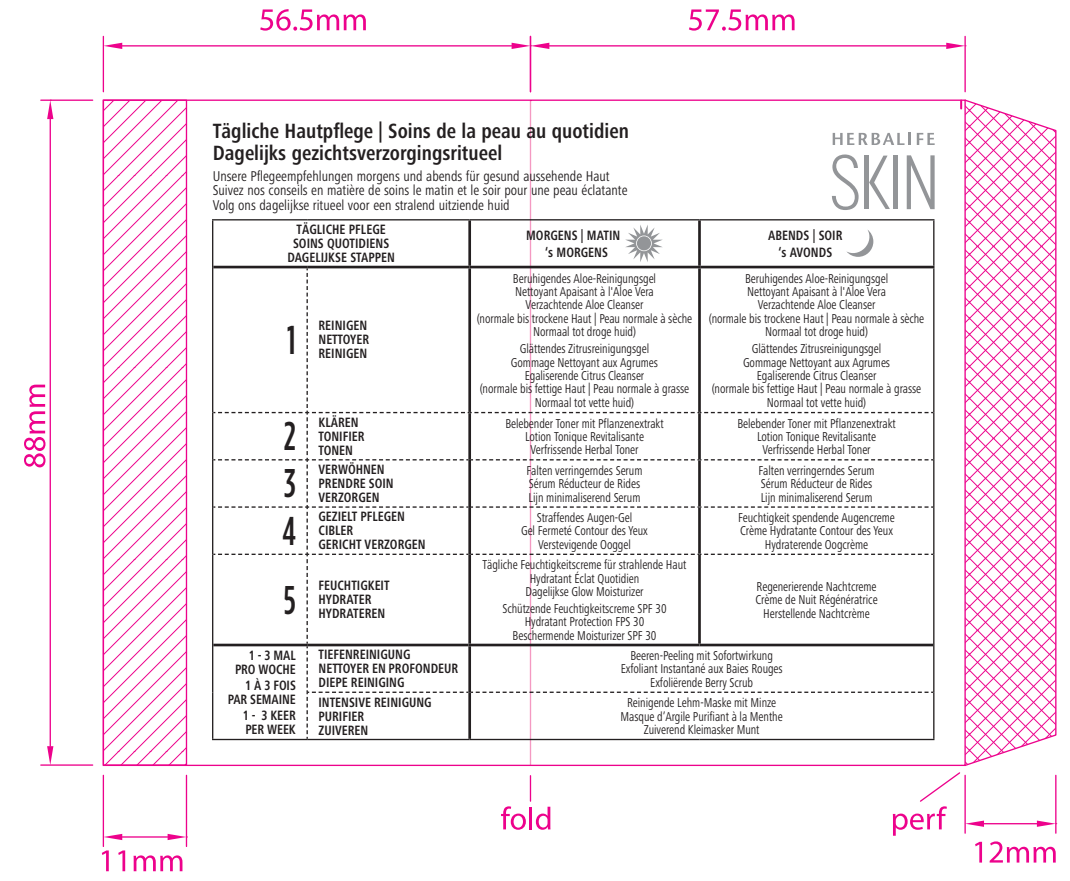

15ml Sleeve Outside

15ml Sleeve Inside

LPM00990