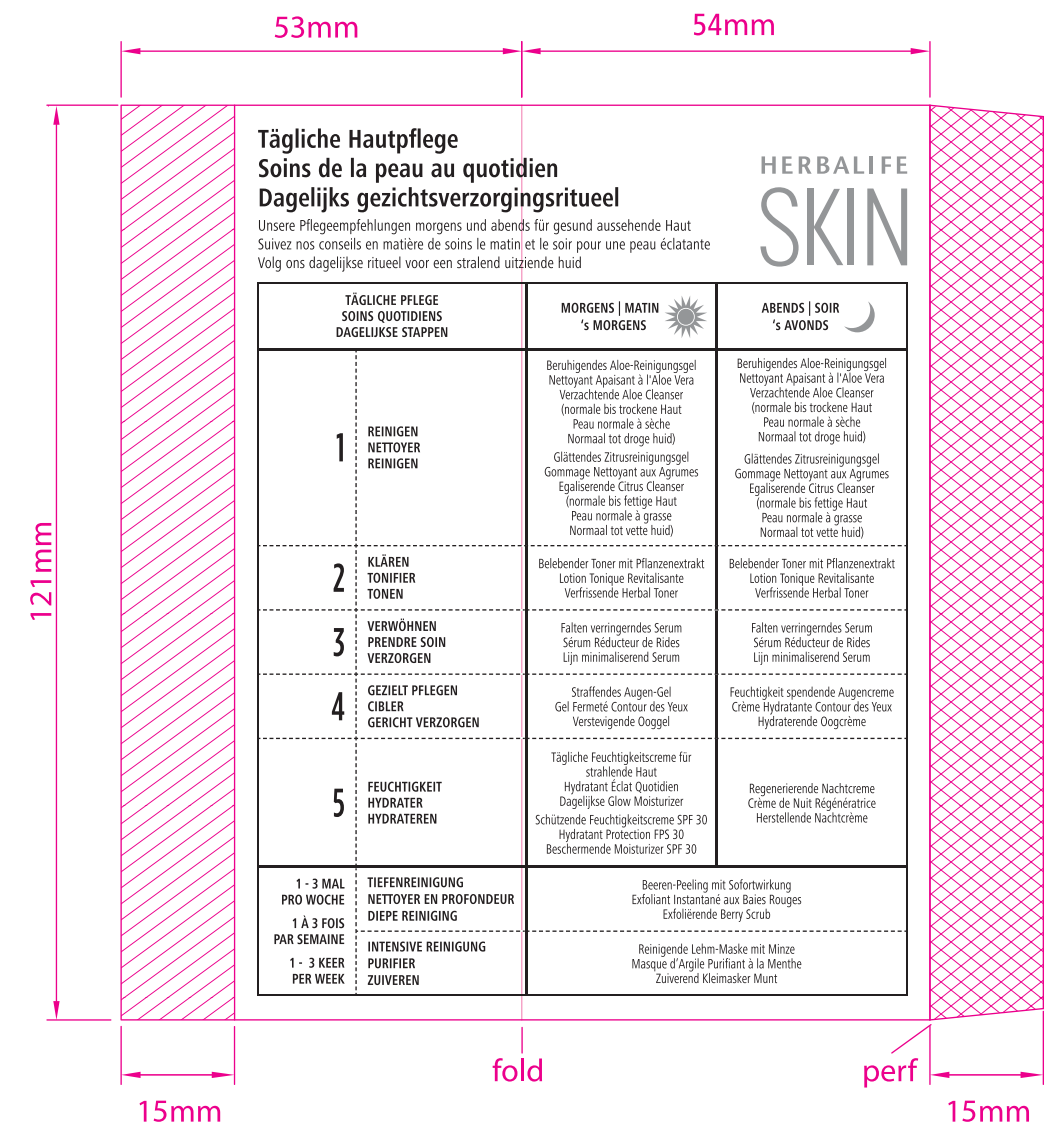

50ml Sleeve Outside

50ml Sleeve Inside

No Copy Area

Adhesive