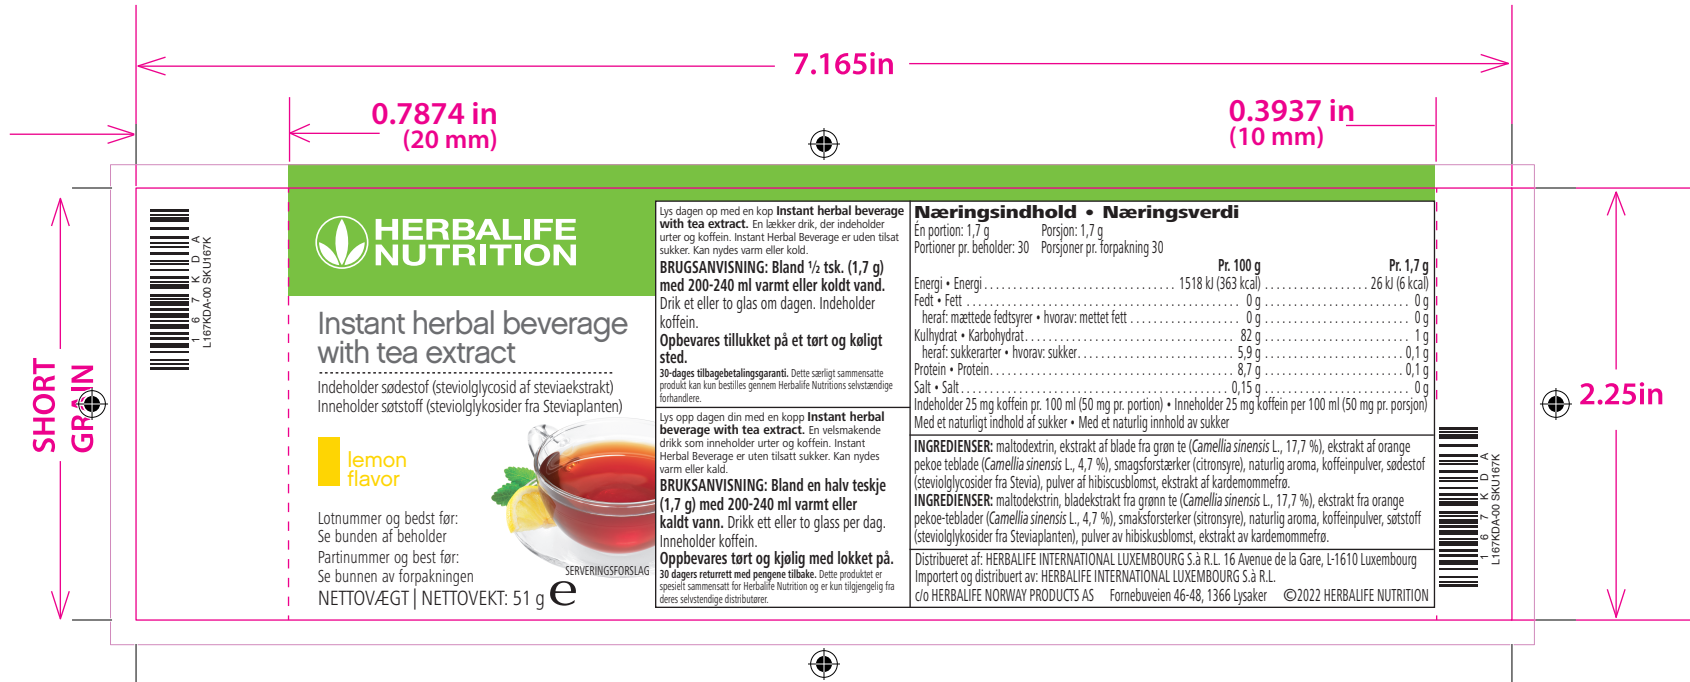

LECTA CREASET C15 LITHO
Grain Direction: Vertical

LPM01444 W: 7.165 in X H: 2.25 in

LEGEND	Originator: Donna
	Outside Bleed
	Cuts
	Overlap